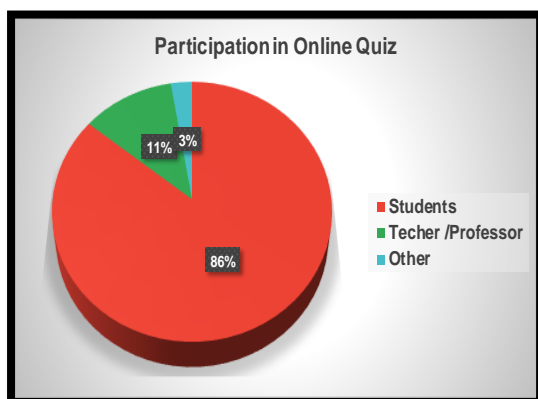

SARVAJANIK COLLEGE OF ENGINEERING AND TECHNOLOGY

राष्ट्रीय सेवा योजना (NATIONAL SERVICE SCHEME)

A Report on Celebration of World Environment Day

An Online Quiz on "We Care for Our Environment"

NSS Unit of Sarvajanik College of Engineering and Technology organized an **Online Quiz** on "We Care for Our Environment " on 5th June 2020 as a part of celebration of **World Environment Day**.

It is a small step to create awareness among the society to conserve our environment.

There were 15 multiple choice based questions on awareness about the conservation of environment.

Link for the Quiz

<https://forms.gle/huXjQGDf94X8SudE7>

The Quiz was remained online from 7:00 am to 6:00 pm on 5th June 2020.

There were total 1904 participants from more than 96 institutes from 120 cities across India enthusiastically participated in online quiz. The E- certificates were also generated and sent to participants via their email id.

STUDENTS PARTICIPATIONS	TECHERS /PROFESSORS PARTICIPATIONS	OTHER PARTICIPATIONS	TOTAL PARTICIPATIONS
1631	222	51	1904

Participation distribution